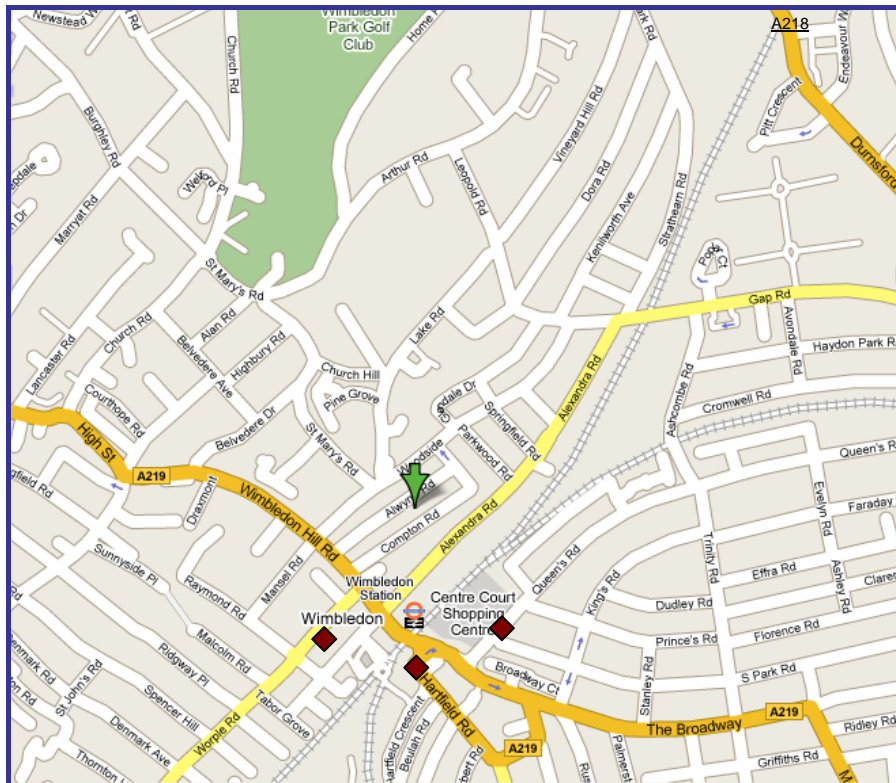

METASTORM LOCATION MAP

Central House
1 Alwyne Road
Wimbledon
London
SW19 7AB

Telephone : 020 8971 1500

Travel by British Rail & London Underground

The nearest rail and underground (District Line) station is Wimbledon Station. Leaving the platform, at the top of the stairs exit right. Upon leaving the station turn right. Alwyne Road is a 5 minute walk from the station.

Travel by Car

A3 (Kingston Road) Leave the A3 at Tippet's Corner roundabout, heading into Wimbledon along the A219 (Wimbledon Parkside). Follow the A219 for about 2 miles towards Wimbledon town-centre, passing through Wimbledon Village High Street, and heading down Wimbledon Hill Road. Alwyne Road is on the left at the bottom of the hill.

Car Parking Facilities

There are Pay & Display facilities directly outside Metastorm Offices on Alwyne Rd and in the surrounding streets. The following three car parks, indicated with **◆** are in close proximity to Metastorm's office:

1. Worples Road next to Sainsbury's supermarket
2. Centre Court Shopping Centre in Queens Road
3. Hartfield Road in Hartfield Road