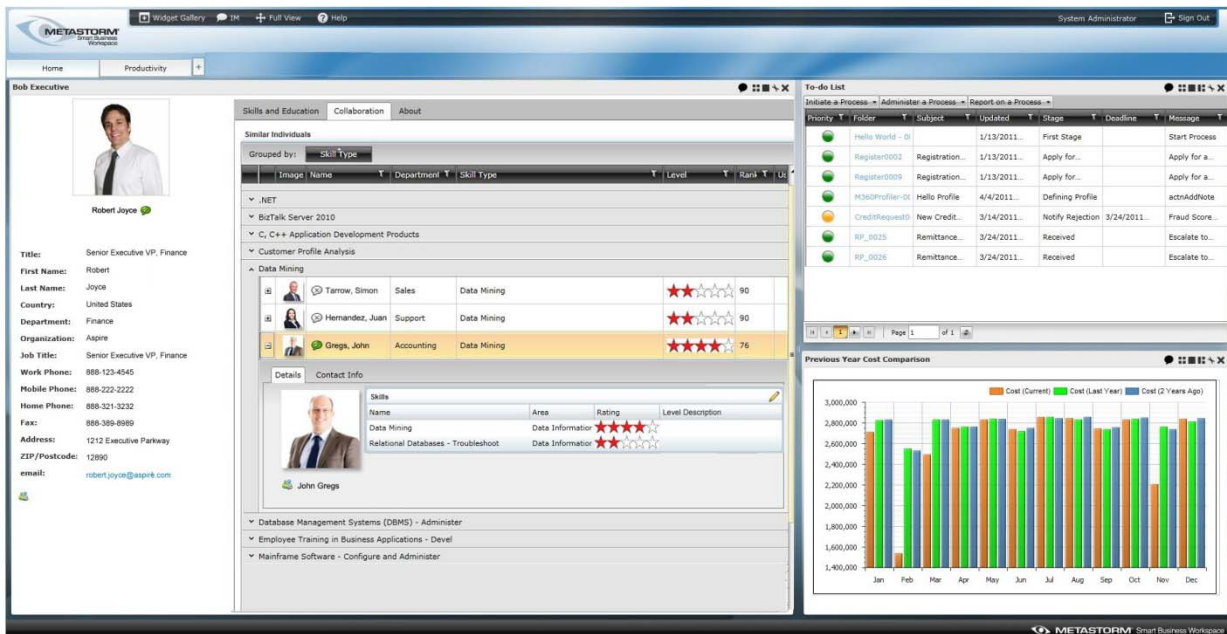

Metastorm Smart Business Workspace delivers greater productivity, personalization, advanced collaboration, and visualization with unmatched usability.