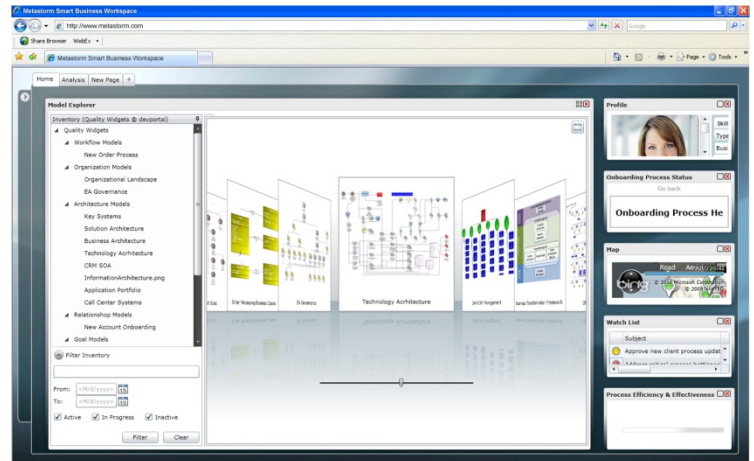

Metastorm Smart Business Workspace

Your personalized workspace to increase your productivity and connect you to the enterprise

The Metastorm Smart Business Workspace delivers a personalized working environment that you create and arrange in a way that best suits the way you work. Create a single place to access your applications, other websites, and to find and collaborate with others – allowing you to get more done and make decisions faster. With this personal workspace, you will:

Metastorm Smart Business Workspace provides one interactive interface enabling you to access all business applications for a more effective work environment.

Metastorm Smart Business Workspace delivers greater productivity, personalization, advanced collaboration, and visualization with unmatched usability.

- **Information you need when you need it** You and your team have a variety of processes, applications, and information sources you access throughout the day to get your work done. Metastorm makes it easier to access these systems and information sources, even to combine them, to deliver what you need to do your work and make decisions. Metastorm Smart Business Workspace delivers a series of components to get you started, giving you access to all Metastorm models, metrics, maps, to-do lists, and much more from across your Metastorm Business Transformation Platform. Additionally, adding new widgets for third-party data or even combining Metastorm data with other data can be performed by individual business users. Metastorm Smart Business Workspace is as easy as pointing-and-clicking on new information sources, sites, and applications to combine these into a single view.