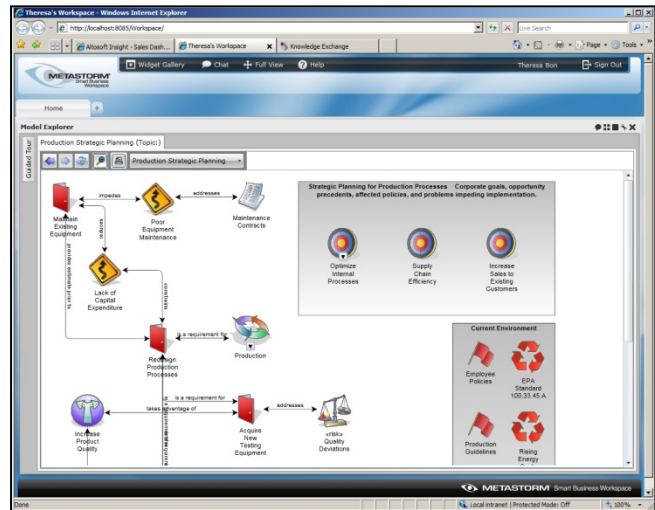

- **A personalized workspace** that enables you to arrange the platforms, applications, websites, and collaborative environments in the way that best suits your personal working style. Metastorm Smart Business Workspace is unrestricted and easy to use so that you can quickly create a custom layout for your workspace whenever you want in order to keep close at hand the information you need to get your work done. Metastorm Smart Business Workspace delivers a series of components to get you started, giving you access to all Metastorm models, metrics, maps, and much more from across your Metastorm Business Transformation Platform. Metastorm Smart Business Workspace is as easy as pointing-and-clicking on new information sources, sites, and applications to combine these into a single view.
- **Chat contextually linked to models and processes** allows you to capture the communication exchanged in connection with a specific project to ensure that an audit trail is available for future analysis. Build and have direct access to the collective knowledge of your organization to better understand the views of IT and business and to better communicate company goals and their supporting operational details across your enterprise.
- **Connect and collaborate with the right stakeholders across business and IT** Identify those in the organization who can contribute to your projects and provide input into the design, requirements gathering or discovery process. With Metastorm Smart Business Workspace you will find the people who can help accelerate your understanding of the organization and be able to collaborate with them in order to capture the most complete view of your enterprise.

Access all of your models in Metastorm ProVision directly from Metastorm Smart Business Workspace.

Metastorm Smart Business Workspace delivers access, insight, and flexibility to accelerate your business transformation initiatives.

© Copyright 2011, OpenText Corporation. All rights reserved.