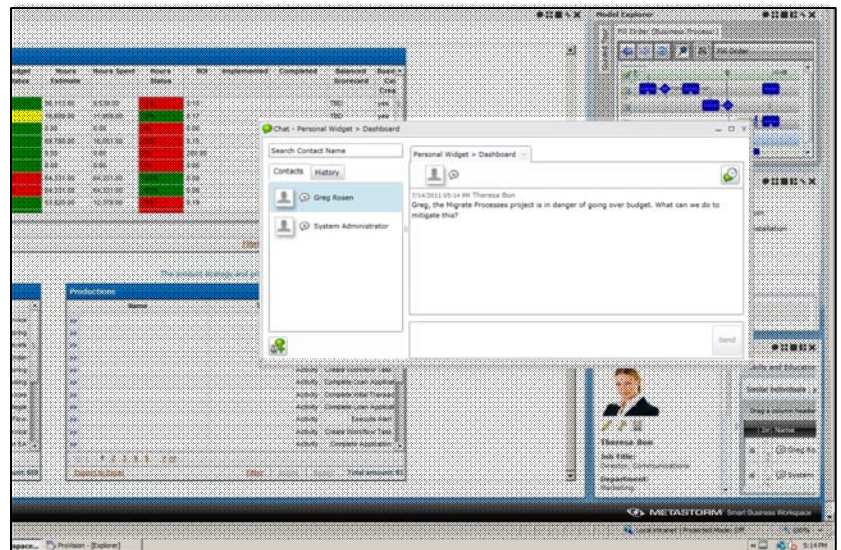

Get deeper insight into the processes, applications, and resources that make up your organization by accessing stakeholder knowledge through real-time chat.