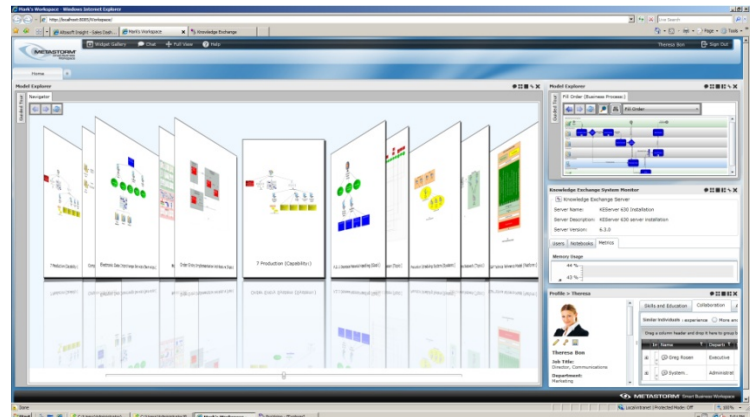

Metastorm Smart Business Workspace for Metastorm Knowledge Exchange

Personalized access to views of your entire enterprise

Getting the maximum return on your investment in Enterprise Architecture initiatives can be enriched by increasing access to and use of the information gathered and stored in your enterprise data repository. Whether you are communicating corporate goals and strategic initiatives or facilitating on-line collaboration between business and IT users on process improvement projects, each can be enhanced when information is delivered in an easy to navigate, highly personalized workspace. Deliver access to corporate knowledge and enterprise insight needed by IT and operational teams in a way that best meets the needs of individuals in the company with Metastorm Smart Business Workspace.

Personalize your workspace to access your organization's enterprise and business architecture insights and combine that with other applications and websites that you use in your daily work. Leverage Metastorm Smart Business Workspace to find and collaborate with others in your organization based on their user profiles and identified skills, certifications and special training. These capabilities allow you to not only perform your work more efficiently but to bring together IT and business views in order to collaborate and communicate across the enterprise from your desktop. With Metastorm Smart Business Workspace, you will: